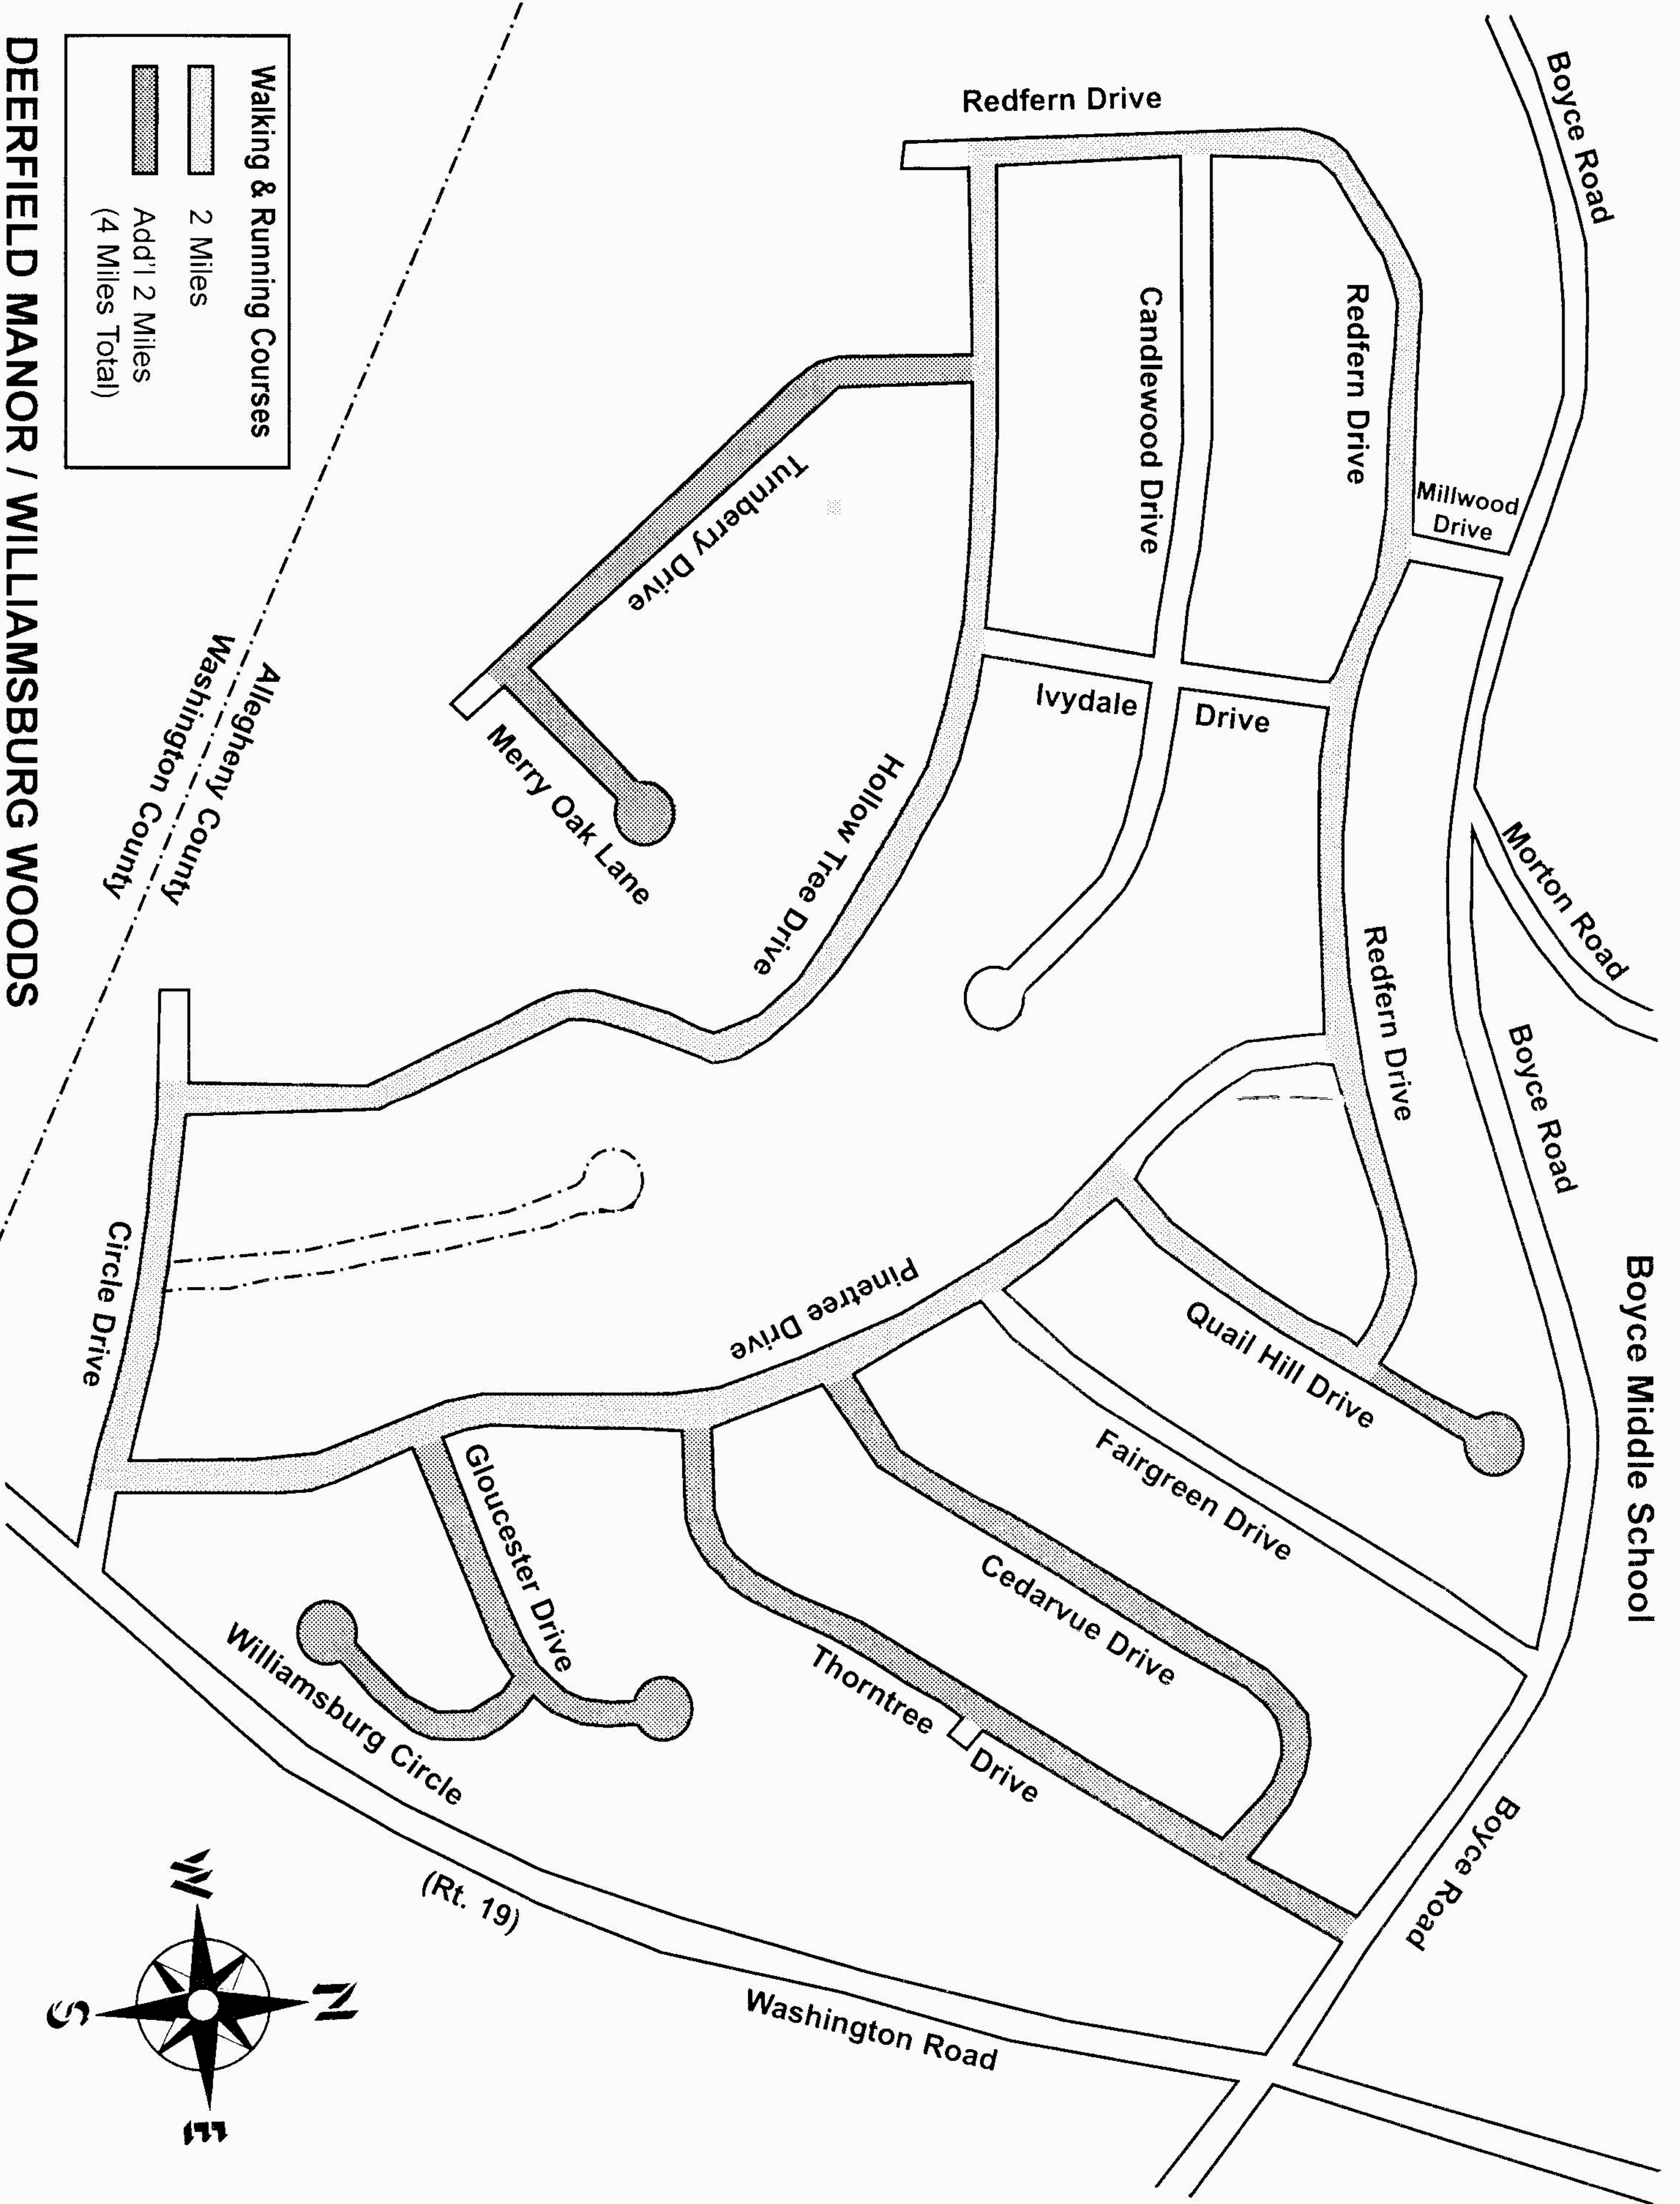

DEERFIELD MANOR / WILLIAMSBURG WOODS

Walking & Running Courses

-  2 Miles
-  Add'l 2 Miles (4 Miles Total)

Boyce Middle School